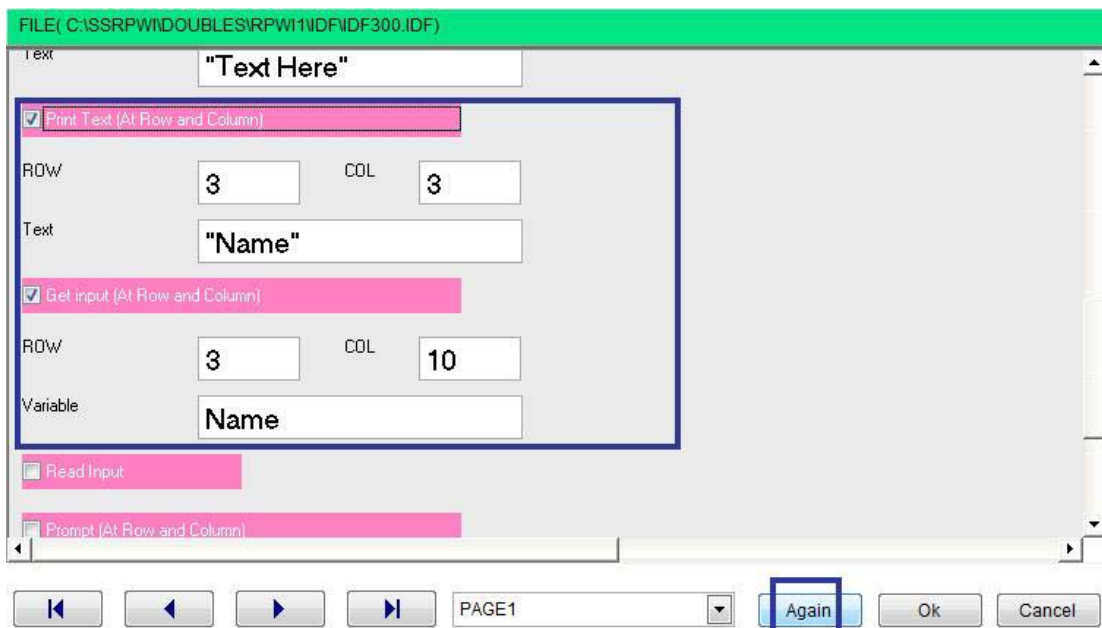

Domain (Console Application) – Component (Basic Input/Output)

Interaction Page